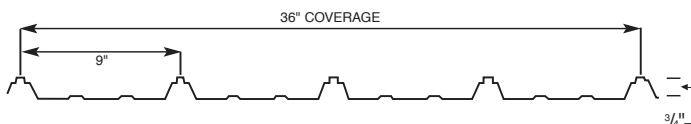

Gallery Blue*

Brite Red*

Dark Green*

Matte Black*

Pewter Gray**

Ivory**

Copper Metallic* **

Smart Rib Plus

Smart Loc

SHERWIN-WILLIAMS
Coil Coatings

WeatherXL

* Smart Loc
** Available in 29 Gauge only.
Colors shown may vary slightly from actual paint.

RIDGE CAP 13" Painted Side 	CORNER/RAKE Painted Side 	RESIDENTIAL RAKE Painted Side	INSIDE CORNER Painted Side
DOUBLE ANGLE Painted Side	RAT GUARD Painted Side	FASCIA EAVE Painted Side	RESIDENTIAL EAVE Painted Side
VALLEY Painted Side	TRACK COVER TM Painted Side	TRACK COVER FM Painted Side	OVERHEAD DOOR TRIM Painted Side
SIDE WALL FLASHING Painted Side	TRANSITION Painted Side *Specify Pitch	DJ8 Painted Side	SINGLE ANGLE Painted Side
J-TRIM Painted Side	F AND J TRIM Painted Side	BEADED FASCIA TRIM Painted Side	DRIP CAP Painted Side
METAL TO WOOD SCREWS 1" 1 1/2" 2" 2 1/2" 3"	METAL TO METAL SCREWS 	CANNONBALL TRACK AND HARDWARE 	SKYLIGHTS
PIPE FLASHING 	BUTYL TAPE 	VERTICAL RAIL 	YM-12 SOFFIT