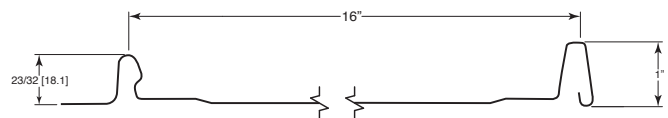

Gallery Blue*

Brite Red*

Dark Green*

Matte Black*

Pewter Gray**

Ivory**

Copper Metallic* **

Smart Rib Plus

Smart Loc

SHERWIN-WILLIAMS
Coil Coatings

WeatherXL

* Smart Loc
** Available in 29 Gauge only.
Colors shown may vary slightly from actual paint.

RIDGE CAP 13" Painted Side 	CORNER/RAKE Painted Side 	RESIDENTIAL RAKE Painted Side	INSIDE CORNER Painted Side
DOUBLE ANGLE Painted Side	RAT GUARD Painted Side	FASCIA EAVE Painted Side	RESIDENTIAL EAVE Painted Side
VALLEY Painted Side	TRACK COVER TM Painted Side	TRACK COVER FM Painted Side	OVERHEAD DOOR TRIM Painted Side
SIDE WALL FLASHING Painted Side	TRANSITION Painted Side *Specify Pitch	DJ8 Painted Side	SINGLE ANGLE Painted Side
J-TRIM Painted Side	F AND J TRIM Painted Side	BEADED FASCIA TRIM Painted Side	DRIP CAP Painted Side
METAL TO WOOD SCREWS 1" 1 1/2" 2" 2 1/2" 3"	METAL TO METAL SCREWS 	CANNONBALL TRACK AND HARDWARE 	SKYLIGHTS
PIPE FLASHING 	BUTYL TAPE 	VERTICAL RAIL 	YM-12 SOFFIT