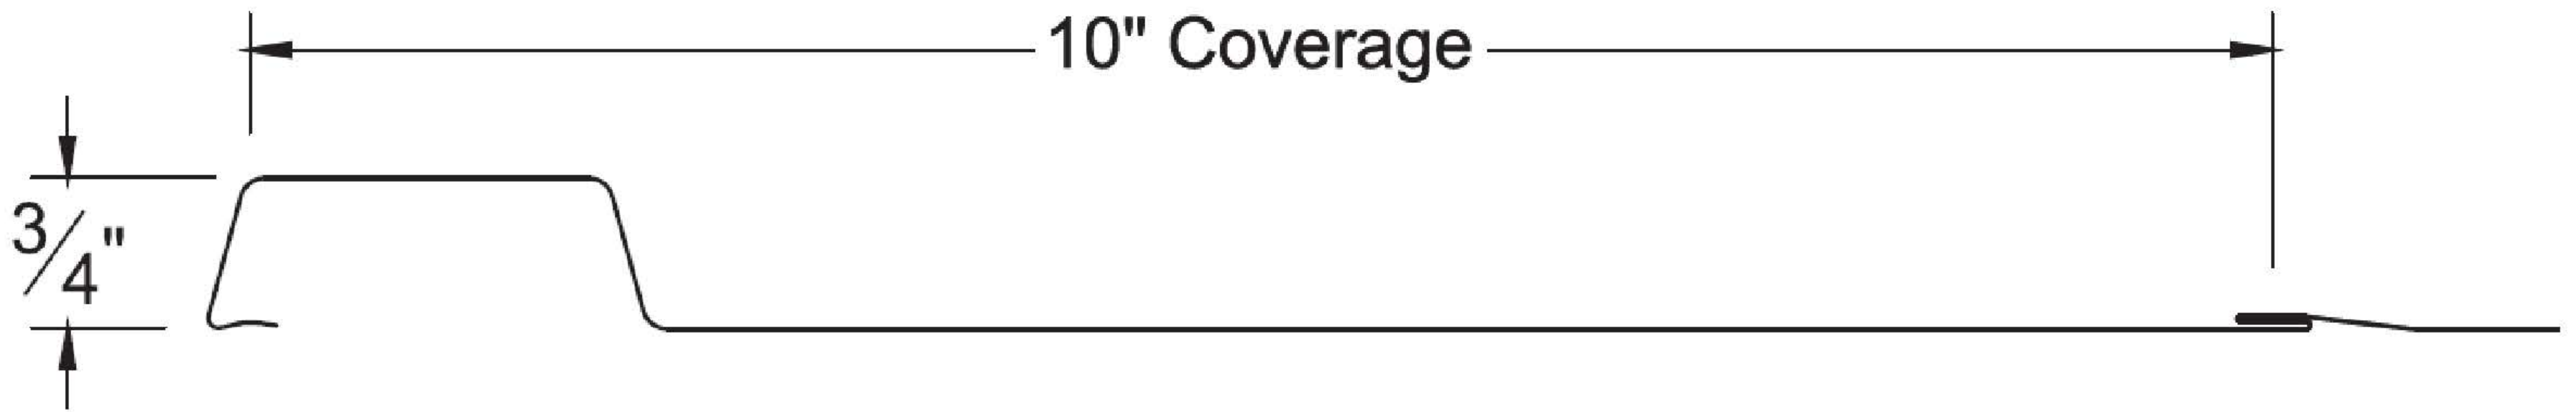

BOARD & BATTEN

Vertical Steel Siding

YODER METAL

YODERMETAL.COM • (620) 960-5981 • 9611 S Yoder rd. Haven KS

BOARD AND BATTEN TRIMS

<p>OUTSIDE CORNER 10' -3"</p>	<p>INSIDE CORNER 10' -3"</p>	<p>3-1/2" & 5-1/2" BAND BOARD 10' -3"</p>
<p>UTILITY TRIM 10' -3"</p>	<p>J-METAL 10' -3"</p>	<p>DOUBLE ANGLE 10' -3"</p>
<p>RAT GUARD 10' -3"</p>	<p>DOOR POST TRIM 10' -3"</p>	<p>DRIP FLASHING 10' -3"</p>